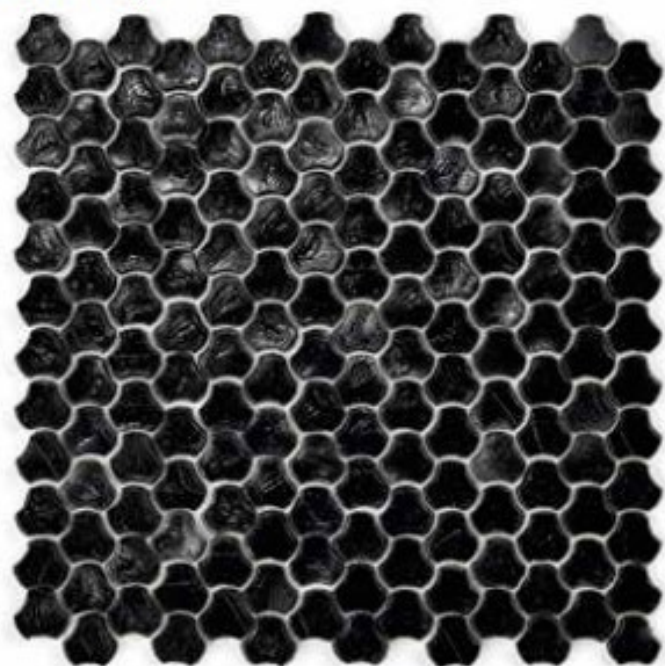

CLOVER COLLECTION

CLOVER COLLECTION
MIX PUCCI
Colors: Ruwa, Turtle

CLOVER Collection

SPARKLE, BLACKENED

Clover Collection - Sparkle

Clover Collection - Blackened

Suggested grouting:

1. Crystal C.350
2. Bianco Ghiaccio C.270
3. Limone C.430
4. Azzurro Taormina C.353
5. Platinum
6. Grigio Portland C.560

CLOVER BOARD 01

Bright - Clover

Sparkle - Clover

Smoke - Clover

Greenery - Clover

Serenity - Clover

Lobelia - Clover

CLOVER Collection