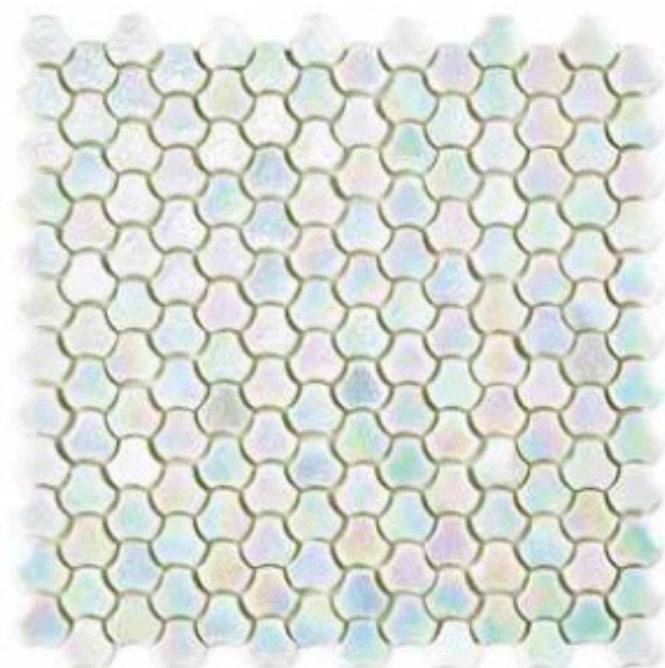

CLOVER COLLECTION

CLOVER COLLECTION
MIX PUCCI
Colors: Ruwa, Turtle

CLOVER Collection

SPARKLE, BLACKENED

Clover Collection - Sparkle

Clover Collection - Blackened

Suggested grouting:

1. Crystal C.350
2. Bianco Ghiaccio C.270
3. Limone C.430
4. Azzurro Taormina C.353
5. Platinum
6. Grigio Portland C.560

CLOVER BOARD 01

Bright - Clover

Sparkle - Clover

Smoke - Clover

Greenery - Clover

Serenity - Clover

Lobelia - Clover

CLOVER Collection

Transparent - Clover

Quartz - Clover

Chilly - Clover

Goldlime - Clover

Spice - Clover

Tangold - Clover

Ruwa - Clover

Turtle - Clover