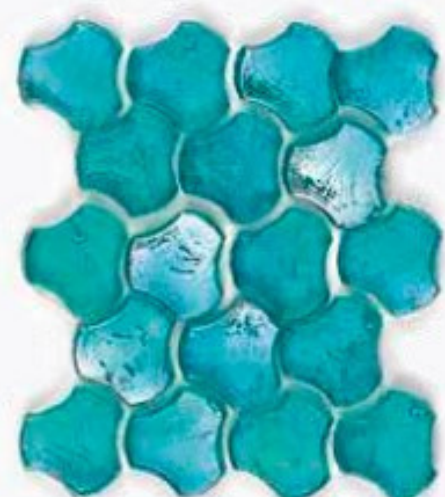

CLOVER COLLECTION

CLOVER COLLECTION
MIX PUCCI
Colors: Ruwa, Turtle

CLOVER Collection

SPARKLE, BLACKENED

Clover Collection - Sparkle

Clover Collection - Blackened

Suggested grouting:

1. Crystal C.350
2. Bianco Ghiaccio C.270
3. Limone C.430
4. Azzurro Taormina C.353
5. Platinum
6. Grigio Portland C.560

CLOVER BOARD 01

Bright - Clover

Sparkle - Clover

Smoke - Clover

Greenery - Clover

Serenity - Clover

Lobelia - Clover

CLOVER Collection

Transparent - Clover

Quartz - Clover

Chilly - Clover

Goldlime - Clover

Spice - Clover

Tangold - Clover

Ruwa - Clover

Turtle - Clover

Blackened - Clover

The colors represented here are indicative

I toni dei colori e delle immagini sono da considerarsi indicativi

CLOVER Collection
MIX DEMON • Blackened, Turtle

Clover Collection • MIX Dolabella