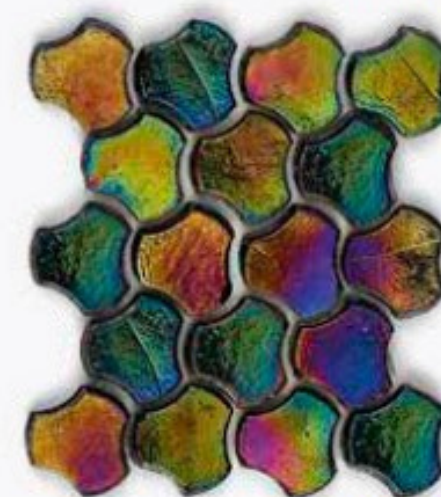

CLOVER COLLECTION

CLOVER COLLECTION
MIX PUCCI
Colors: Ruwa, Turtle

CLOVER Collection

SPARKLE, BLACKENED

Clover Collection - Sparkle

Clover Collection - Blackened

Suggested grouting:

1. Crystal C.350
2. Bianco Ghiaccio C.270
3. Limone C.430
4. Azzurro Taormina C.353
5. Platinum
6. Grigio Portland C.560

CLOVER BOARD 01

Bright - Clover

Sparkle - Clover

Smoke - Clover

Greenery - Clover

Serenity - Clover

Lobelia - Clover

CLOVER Collection

Transparent - Clover

Quartz - Clover

Chilly - Clover

Goldlime - Clover

Spice - Clover

Tangold - Clover

Ruwa - Clover

Turtle - Clover

Blackened - Clover

The colors represented here are indicative

I toni dei colori e delle immagini sono da considerarsi indicativi

CLOVER Collection
MIX DEMON • Blackened, Turtle

Clover Collection • MIX Dolabella