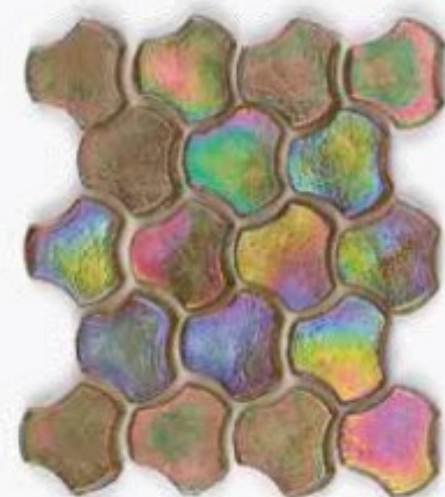

CLOVER COLLECTION

CLOVER COLLECTION
MIX PUCCI
Colors: Ruwa, Turtle

CLOVER Collection

SPARKLE, BLACKENED

Clover Collection - Sparkle

Clover Collection - Blackened

Suggested grouting:

1. Crystal C.350
2. Bianco Ghiaccio C.270
3. Limone C.430
4. Azzurro Taormina C.353
5. Platinum
6. Grigio Portland C.560

CLOVER BOARD 01

Bright - Clover

Sparkle - Clover

Smoke - Clover

Greenery - Clover

Serenity - Clover

Lobelia - Clover

CLOVER Collection

Transparent - Clover

Quartz - Clover

Chilly - Clover

Goldlime - Clover

Spice - Clover

Tangold - Clover

Ruwa - Clover

Turtle - Clover

Blackened - Clover

The colors represented here are indicative

I toni dei colori e delle immagini sono da considerarsi indicativi

CLOVER Collection
MIX DEMON • Blackened, Turtle

Clover Collection • MIX Dolabella