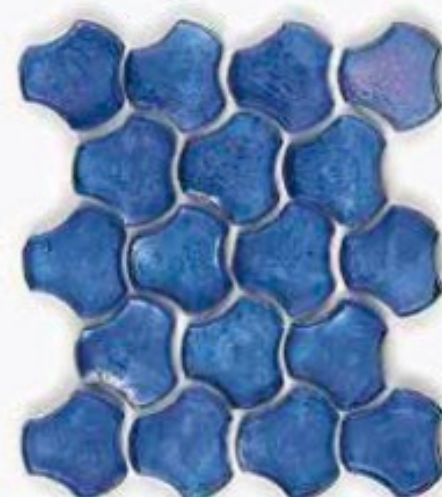

CLOVER COLLECTION

CLOVER COLLECTION
MIX PUCCI
Colors: Ruwa, Turtle

CLOVER Collection

SPARKLE, BLACKENED

Clover Collection - Sparkle

Clover Collection - Blackened

Suggested grouting:

1. Crystal C.350
2. Bianco Ghiaccio C.270
3. Limone C.430
4. Azzurro Taormina C.353
5. Platinum
6. Grigio Portland C.560

CLOVER BOARD 01

Bright - Clover

Sparkle - Clover

Smoke - Clover

Greenery - Clover

Serenity - Clover

Lobelia - Clover

CLOVER Collection

Transparent - Clover

Quartz - Clover

Chilly - Clover

Goldlime - Clover

Spice - Clover

Tangold - Clover

Ruwa - Clover

Turtle - Clover

Blackened - Clover

The colors represented here are indicative

I toni dei colori e delle immagini sono da considerarsi indicativi

CLOVER Collection
MIX DEMON • Blackened, Turtle

Clover Collection • MIX Dolabella