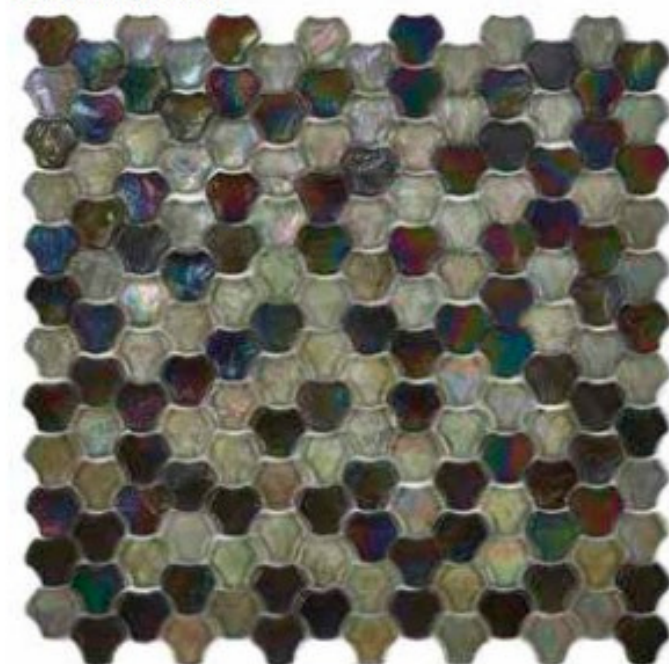

Clover Collection • MIX Pyuta