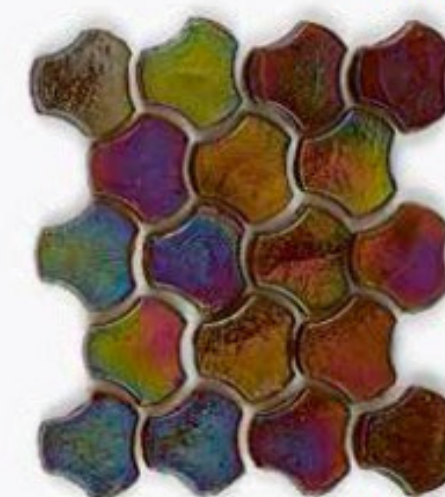

CLOVER COLLECTION

CLOVER COLLECTION
MIX PUCCI
Colors: Ruwa, Turtle

CLOVER Collection

SPARKLE, BLACKENED

Clover Collection - Sparkle

Clover Collection - Blackened

Suggested grouting:

1. Crystal C.350
2. Bianco Ghiaccio C.270
3. Limone C.430
4. Azzurro Taormina C.353
5. Platinum
6. Grigio Portland C.560

CLOVER BOARD 01

Bright - Clover

Sparkle - Clover

Smoke - Clover

Greenery - Clover

Serenity - Clover

Lobelia - Clover

CLOVER Collection

Transparent - Clover

Quartz - Clover

Chilly - Clover

Goldlime - Clover

Spice - Clover

Tangold - Clover

Ruwa - Clover

Turtle - Clover

Blackened - Clover

The colors represented here are indicative

I toni dei colori e delle immagini sono da considerarsi indicativi

CLOVER Collection
MIX DEMON • Blackened, Turtle

Clover Collection • MIX Dolabella