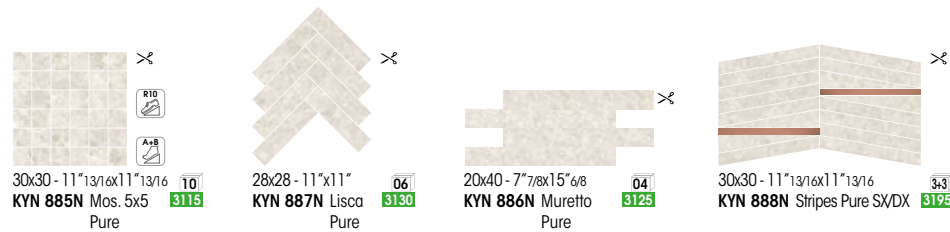

30x30 - 11"13/16x11"13/16
KYN 885N Mos. 5x5 Pure

10
3115

28x28 - 11"x11"
KYN 887N Lisca Pure

06
3130

20x40 - 7"7/8x15"6/8
KYN 886N Muretto Pure

04
3125

30x30 - 11"13/16x11"13/16
KYN 888N Stripes Pure SVDX

33
3195

OUT
WALK
20MM

Amazing size
NEW