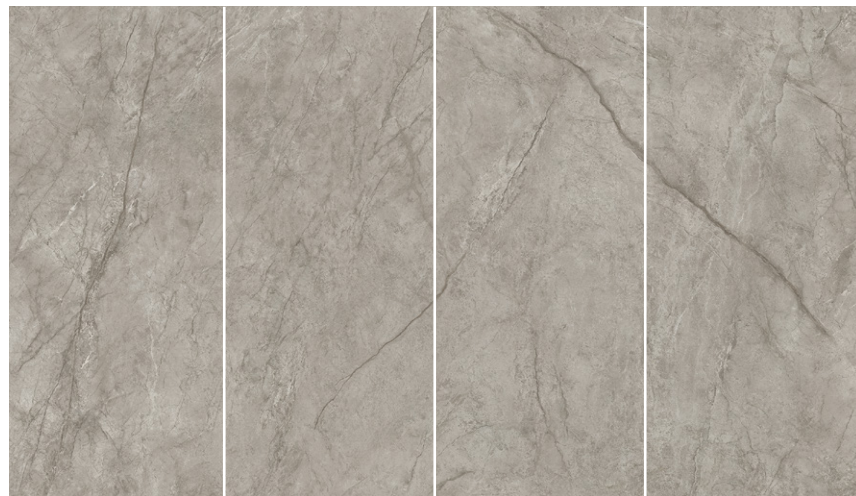

Marvel Meraviglia Silver Majestic ⁽¹⁾ ⁽²⁾
120x278 cm - 47 1/4"x109 1/2"

Kit Endless also available. *