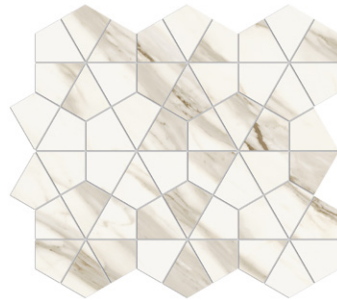

Porcelain Tiles Decors

A 50,5 cm - 19⁷/₈"
a 46,6 cm - 18³/₈"
B 44,8 cm - 17⁷/₈"
b 40,3 cm - 15⁷/₈"

3,5x3,5 cm
1¹/₈"x1¹/₈"

INDEX

INSPIRATION

DIAMOND DECOR
DESIGNED BY
ZAHA HADID
ARCHITECTS

IMAGE
GALLERY

SURFACE
RANGE &
TECHNICAL
SPECS

SAFE CHOICE
COLLECTION RANGE
DIAMOND DECOR
DESIGNED BY
ZAHA HADID ARCHITECTS
SENSITECH TECHNOLOGY
MARVEL WORLD
TECHNICAL SPECIFICATIONS
& CERTIFICATIONS

ENJOY
THE VIDEO