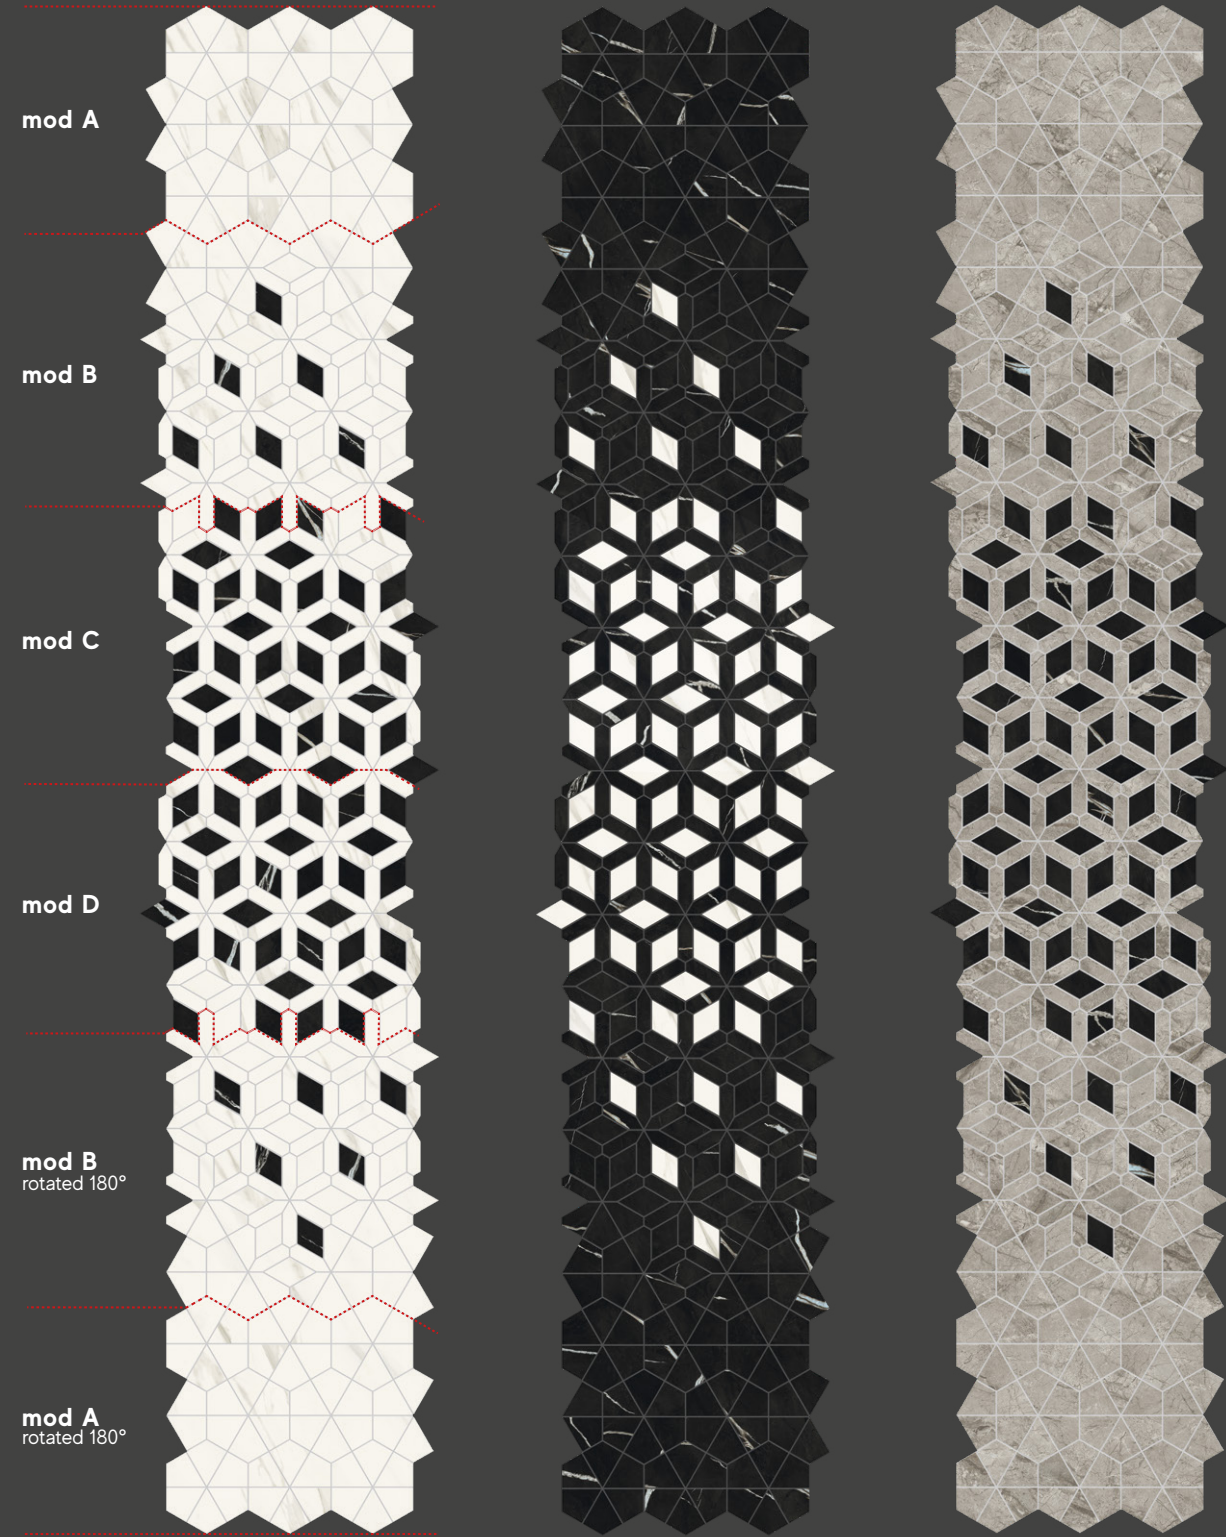

ENJOY
THE VIDEO

Diamond

Decor designed by **Zaha Hadid Architects**

© Copyright Zaha Hadid Limited 2023
 manufactured by Ceramiche Atlas Concorde under license from Zaha Hadid Limited.

mod A
 A 50,5 cm - 19 7/8"
 a 46,6 cm - 18 3/8"
 B 44,8 cm - 17 5/8"
 b 40,3 cm - 15 7/8"