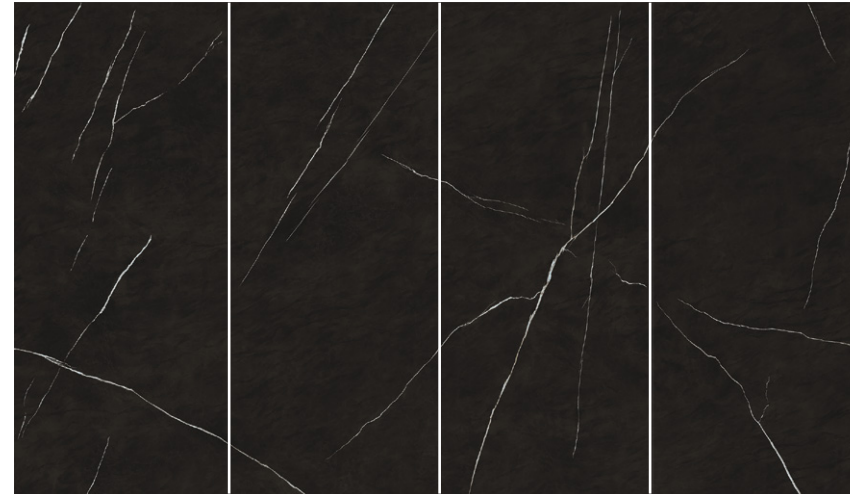

Marvel Meraviglia Black Origin ⁽¹⁾ ⁽²⁾
120x278 cm - 47 1/4"x109 1/2"

Kit Endless also available. *

* **The Endless Kits guarantee the presence of the exact sequence of graphics inside the packaging.** - I Kit Endless garantiscono la presenza dell'esatta sequenza delle grafiche all'interno dell'imballo. - Les Kit Endless garantissent la présence de la séquence exacte des graphismes à l'intérieur de l'emballage. - Kit Endless garantiert die exakten grafischen Sequenzen in der Packung. - Комплекты Kit Endless обеспечивают наличие точной последовательности рисунков внутри упаковки.

INDEX

INSPIRATION

DIAMOND DECOR
DESIGNED BY
ZAHA HADID
ARCHITECTS

IMAGE
GALLERY

SURFACE
RANGE &
TECHNICAL
SPECS

SAFE CHOICE
COLLECTION RANGE

DIAMOND DECOR
DESIGNED BY
ZAHA HADID ARCHITECTS
SENSITECH TECHNOLOGY
MARVEL WORLD
TECHNICAL SPECIFICATIONS
& CERTIFICATIONS

ENJOY
THE VIDEO