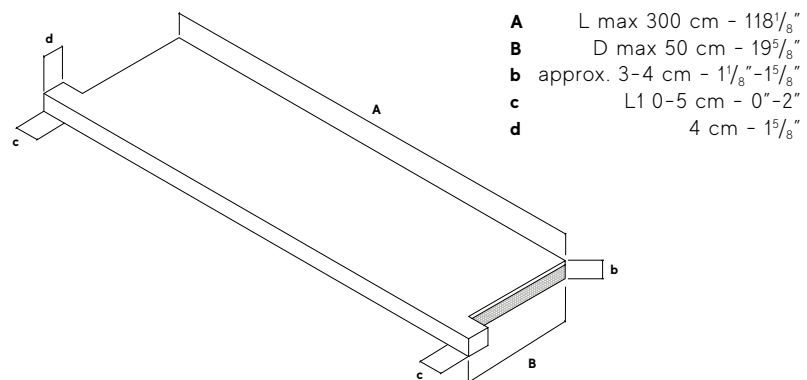

Outdoor trim tiles ± 20 mm

Marvel Round
Sensitech SP * ♦ ♦ ✓
33x120 cm - 13"x47¹/₄"

Marvel Costa Design
Sensitech SP * ✓
33x120 cm - 13"x47¹/₄"

Marvel Elemento L
Sensitech SP * ♦ ♦ ✓
33x120 cm - 13"x47¹/₄"

Marvel Alzata
Sensitech SP * ✓
20x120 cm - 7⁷/₈"x47¹/₄"

Marvel Top
Sensitech SP * ✓
30x120 cm - 11³/₄"x47¹/₄"

* Available in / Disponibile in Calacatta Meraviglia Hammered, Calacatta Bernini Hammered, Grigio Elegante Hammered
✓ These parts are supplied to order / I pezzi sono disponibili su ordinazione
♦ Right-left angular elements are available / Sono disponibili gli elementi angolari dx/sx

Outdoor Porcelain tiles ± 20 mm

Windowsill / Threshold

Davanzale / Soglia

Reinforcement: expanded continuous panel
Rinforzo: pannello continuo espanso

Thermal conductivity of the insulation
Conducibilità termica dell'isolante 0,0323

Insulating and waterproof system
Sistema coibentante e impermeabile

Sensitech

SAFE. SOFT. SMART.

INDOOR & OUTDOOR
CONTINUITY

SOFT TO
THE TOUCH

EXTREMELY
SAFE

HYGIENIC AND EASY TO
CLEAN

LONG-LASTING
QUALITIES