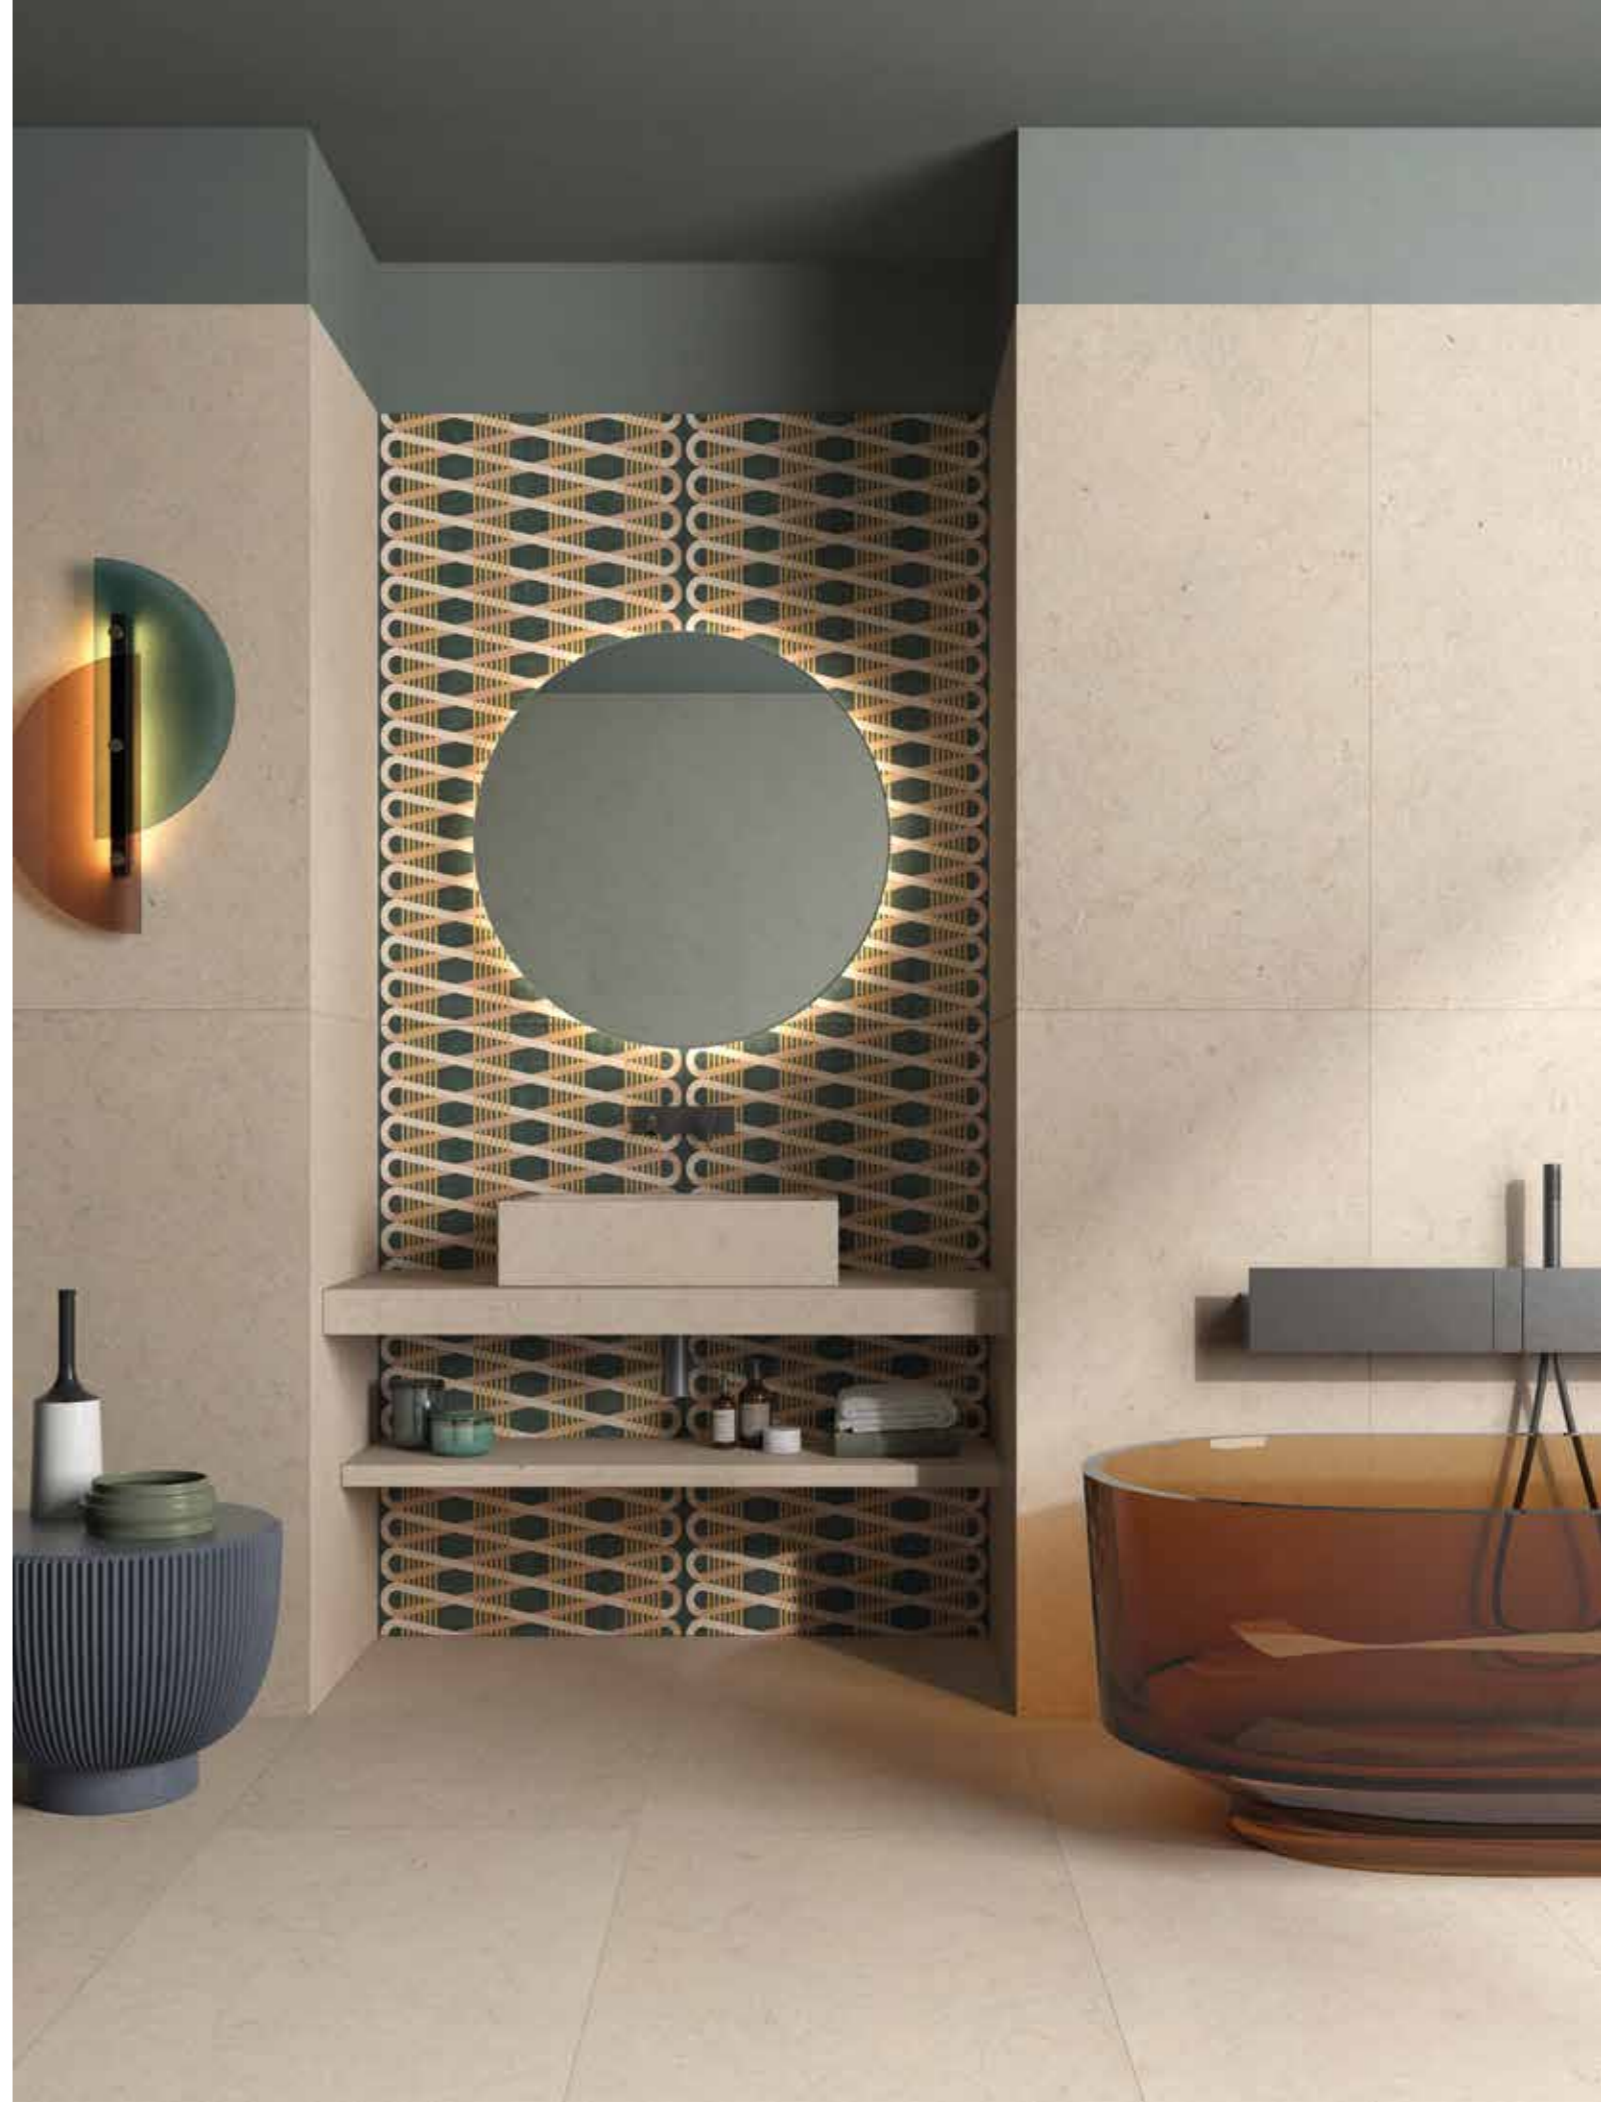

Wall: **Overlap | Poetry Stone Trani Beige** 60x120
Floor: **Poetry Stone Trani Beige** 60x120
BATH DESIGN - Washbasin and Top: **Poetry Stone Trani Beige** 120x280