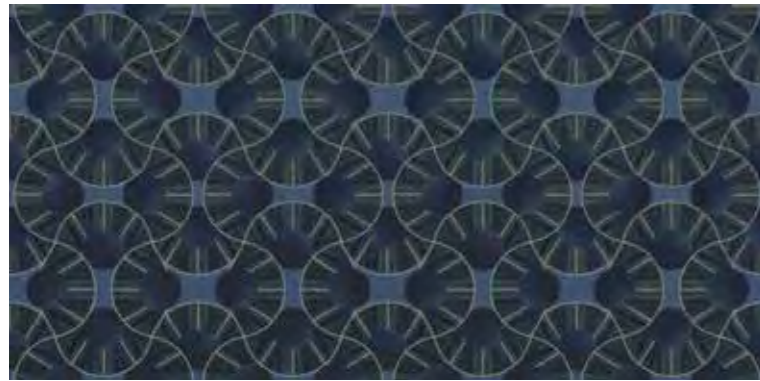

Abstract Connections

7 mm

GRES PORCELLANATO PORCELAIN TILES

CLASSIFICAZIONE SECONDO NORME UNI EN 14411 (ISO 13006) ALLEGATO G-Gruppo BIa GL
CLASSIFICATION IN ACCORDANCE WITH UNI EN 14411 (ISO 13006) ANNEX G-GROUP BIa GL

60x120
0011669 REFINED rett. F 126,50