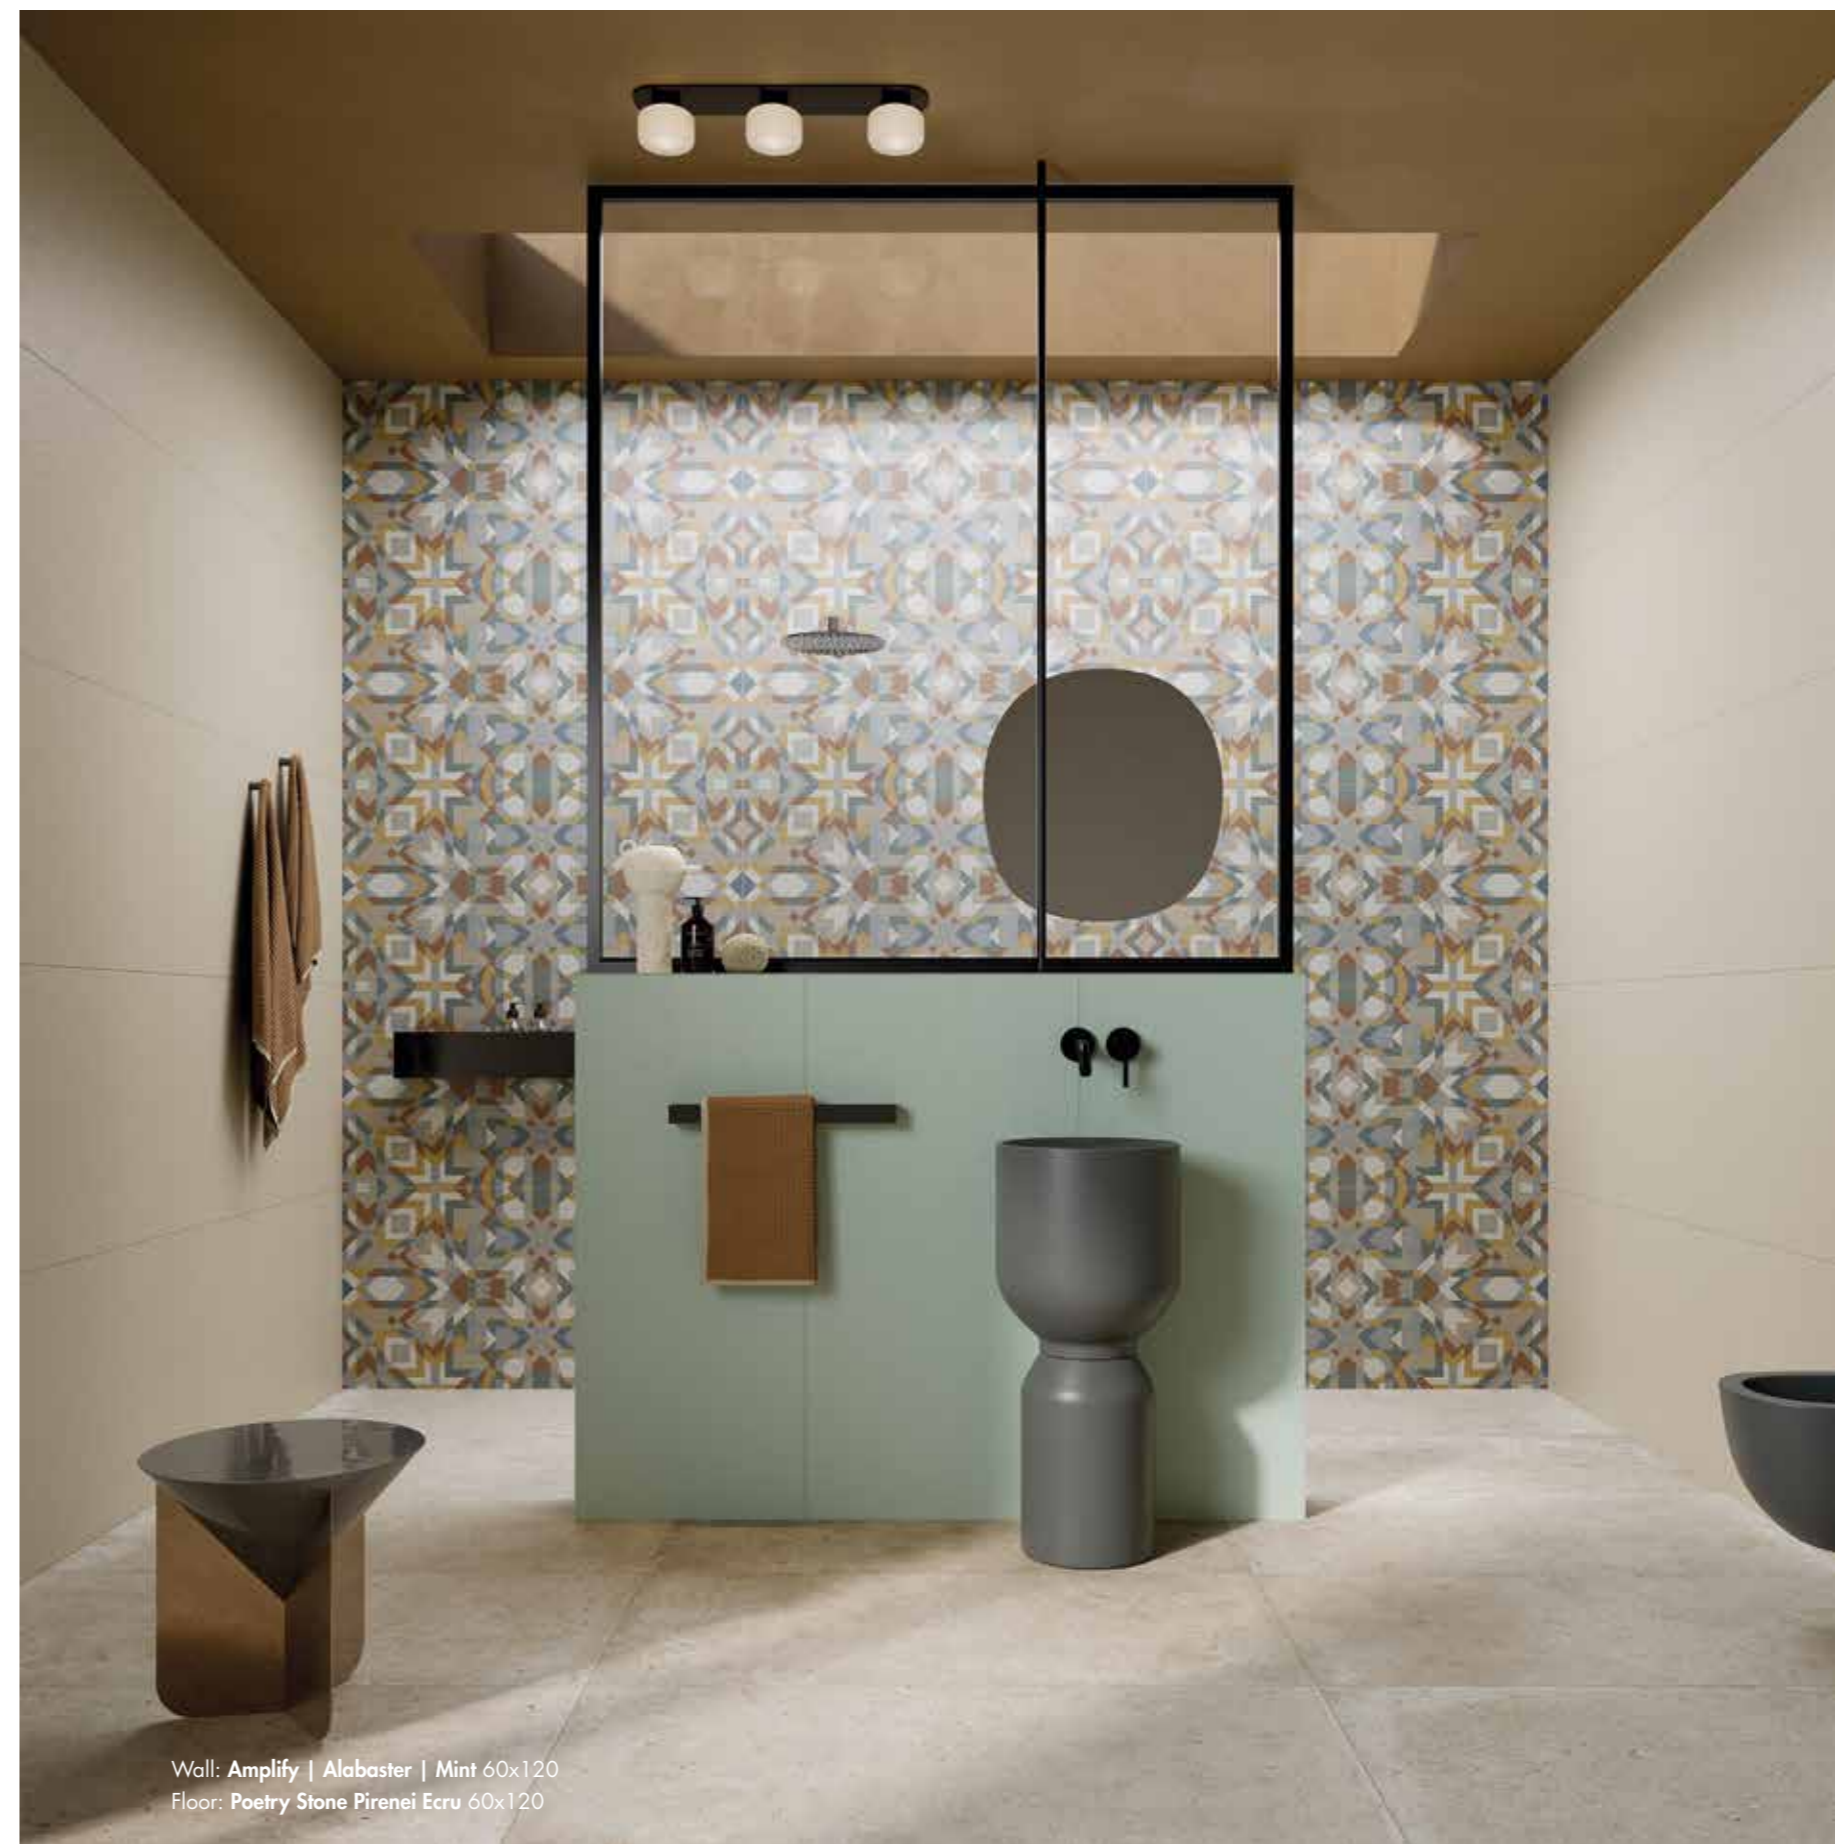

Wall: **Offset** 60x120
Floor: **Poetry Stone Pirenei Ecre** 60x120

Wall: **Offset** | **Paprika** | **Ghost Clay** 60x120
Floor: **Ghost Clay** 60x120

Wall: **Amplify | Ginger** 60x120

Amplify

Wall: **Amplify | Phard** 60x120 | **LAB325 Base Ash** 120x280
Floor: **LAB325 Base Ash** 60x120
BATH DESIGN - Washbasin: **ABKSTONE White Nat** 12 mm