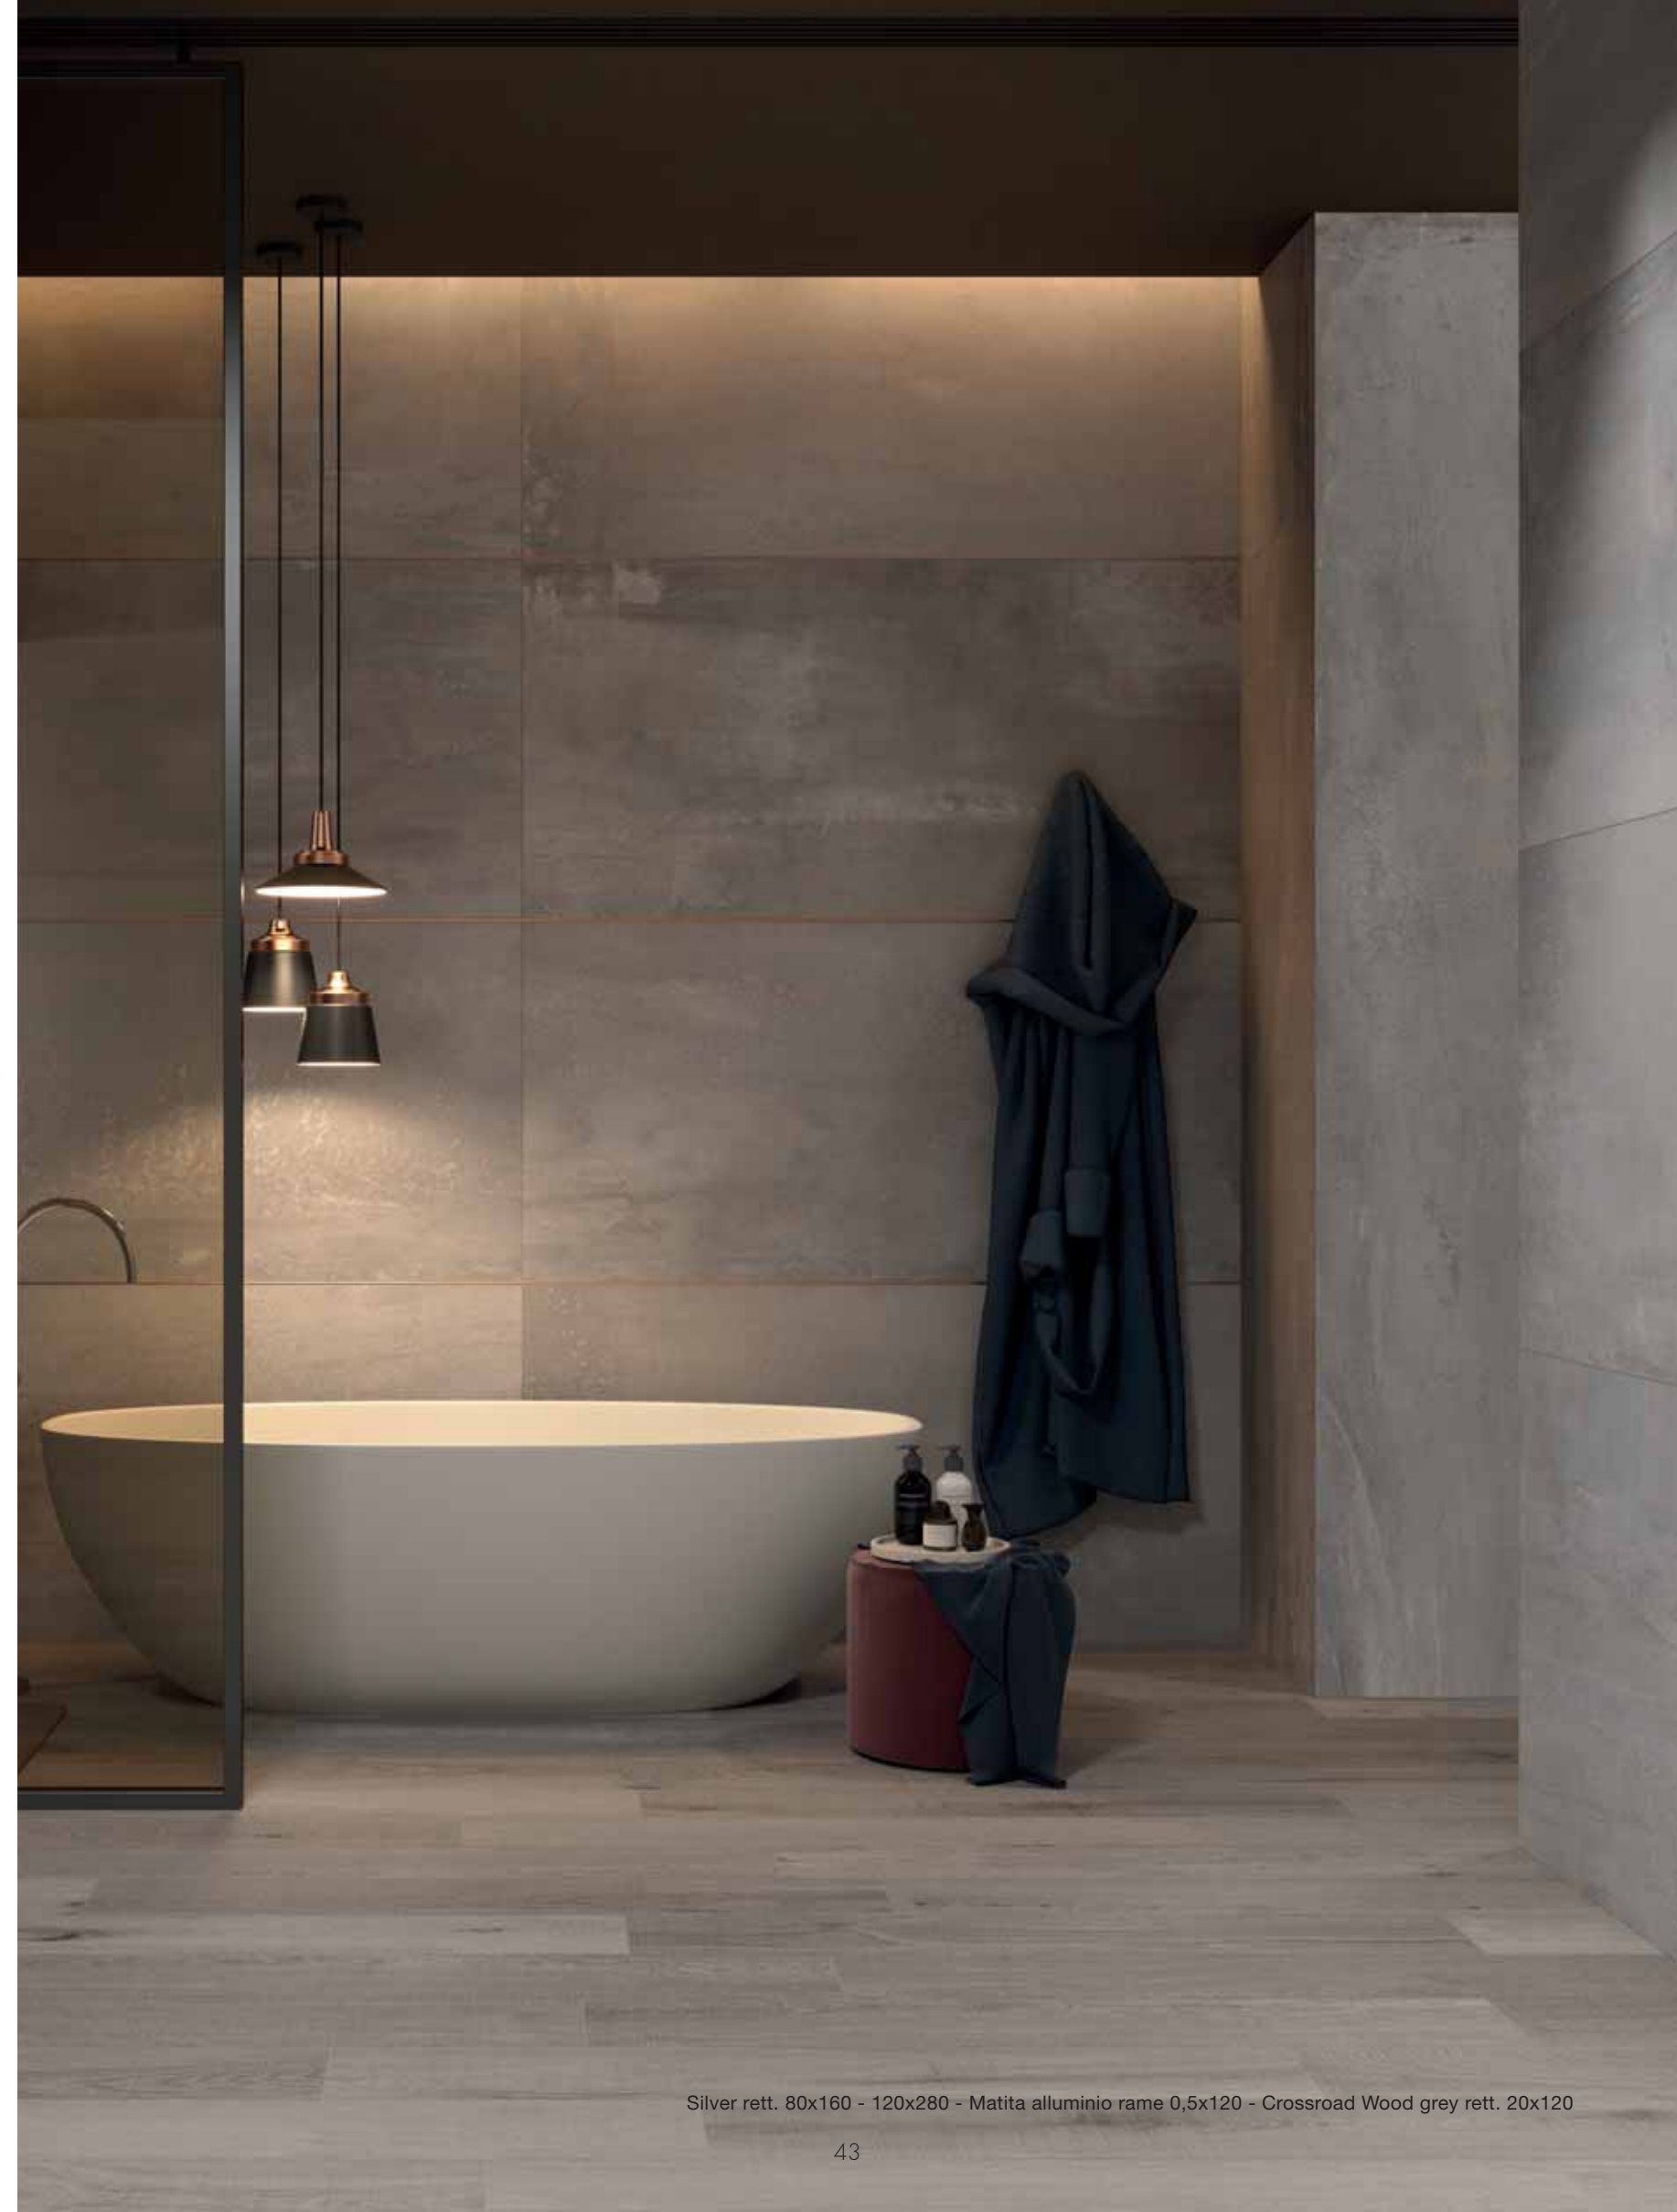

Silver rett. 80x160 - 120x280 - Matita alluminio rame 0,5x120 - Crossroad Wood grey rett. 20x120