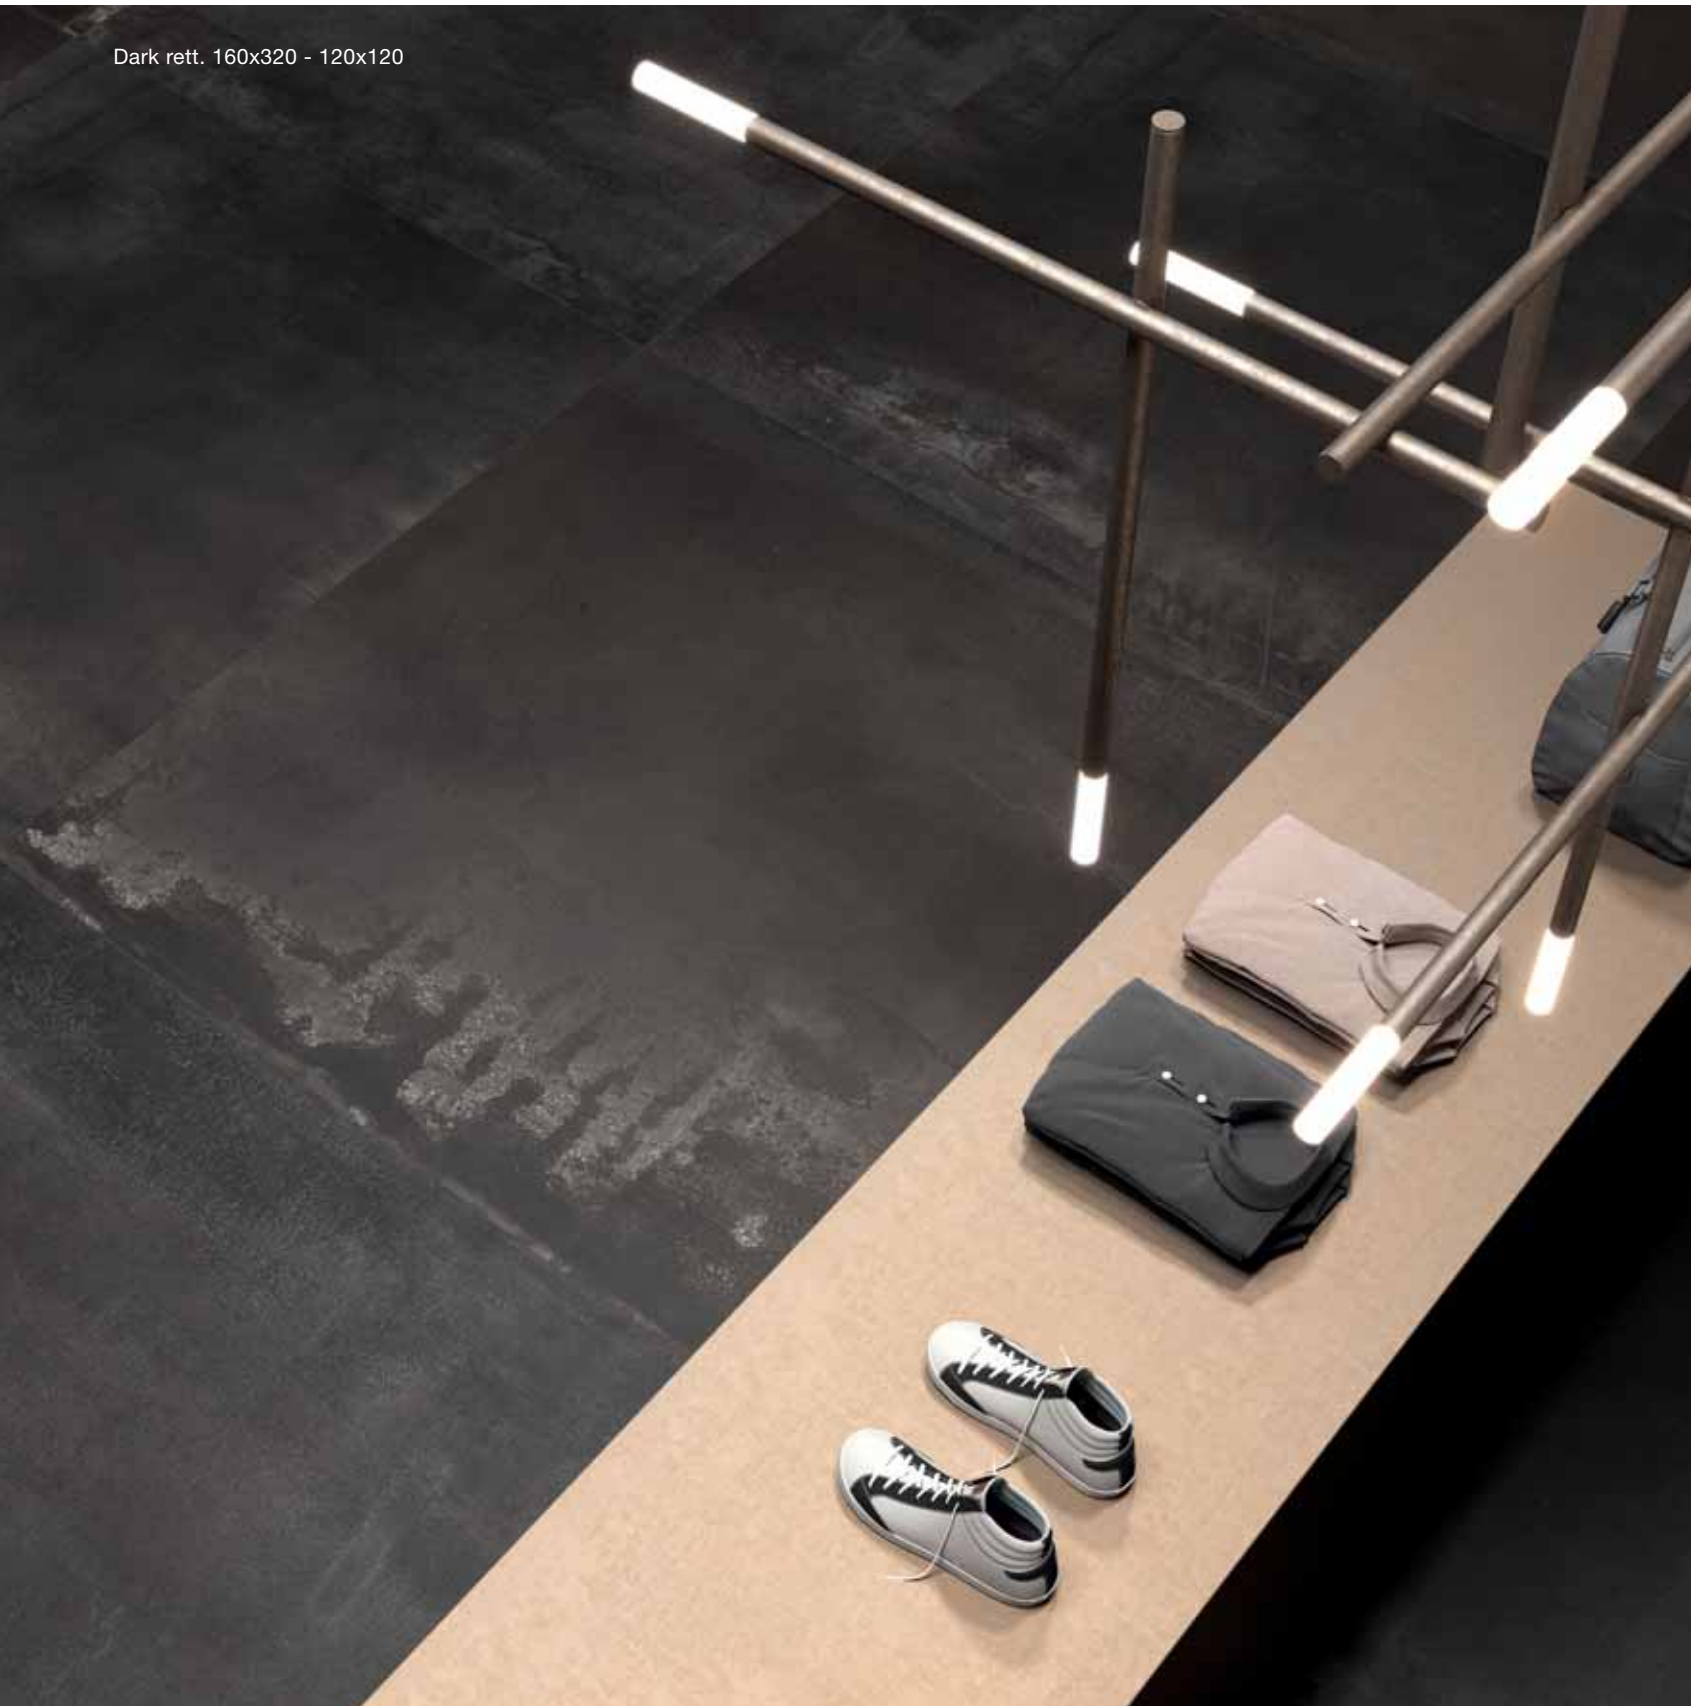

Dark rett. 60x120 - Gradone Top Dark rett. - Sensi Calacatta Select Sablè rett. 60x120

Dark rett. 160x320 - 120x120