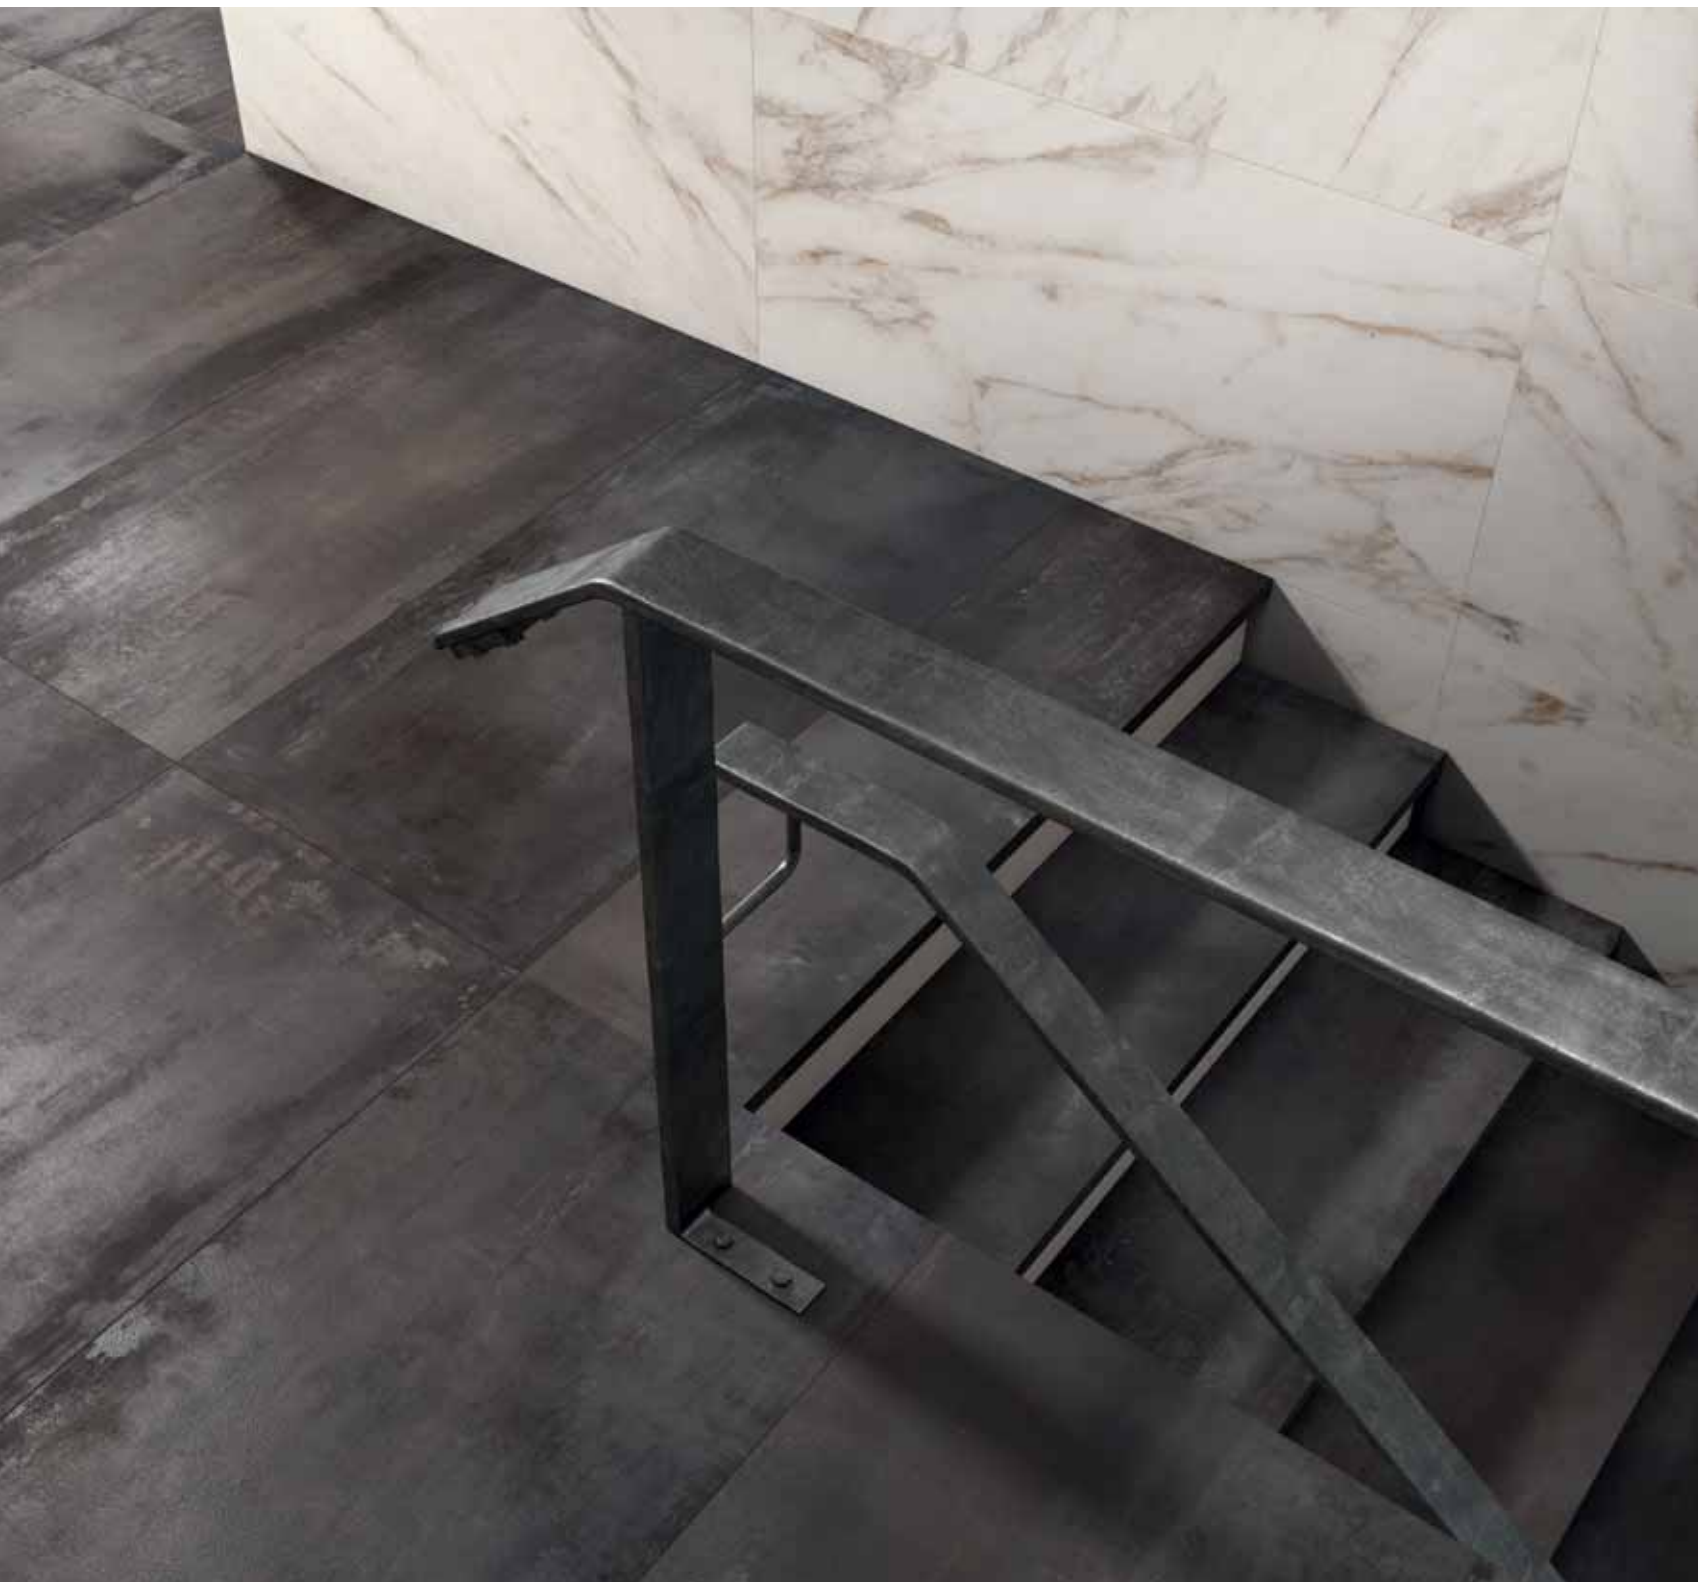

Mud rett. 60x120 - Dark rett. 60x120 - Mix Sizes rett. 60x120 - Sensi Calacatta Select Sablè rett. 60x120 / 30x120 - Do Up Street Black 60x120