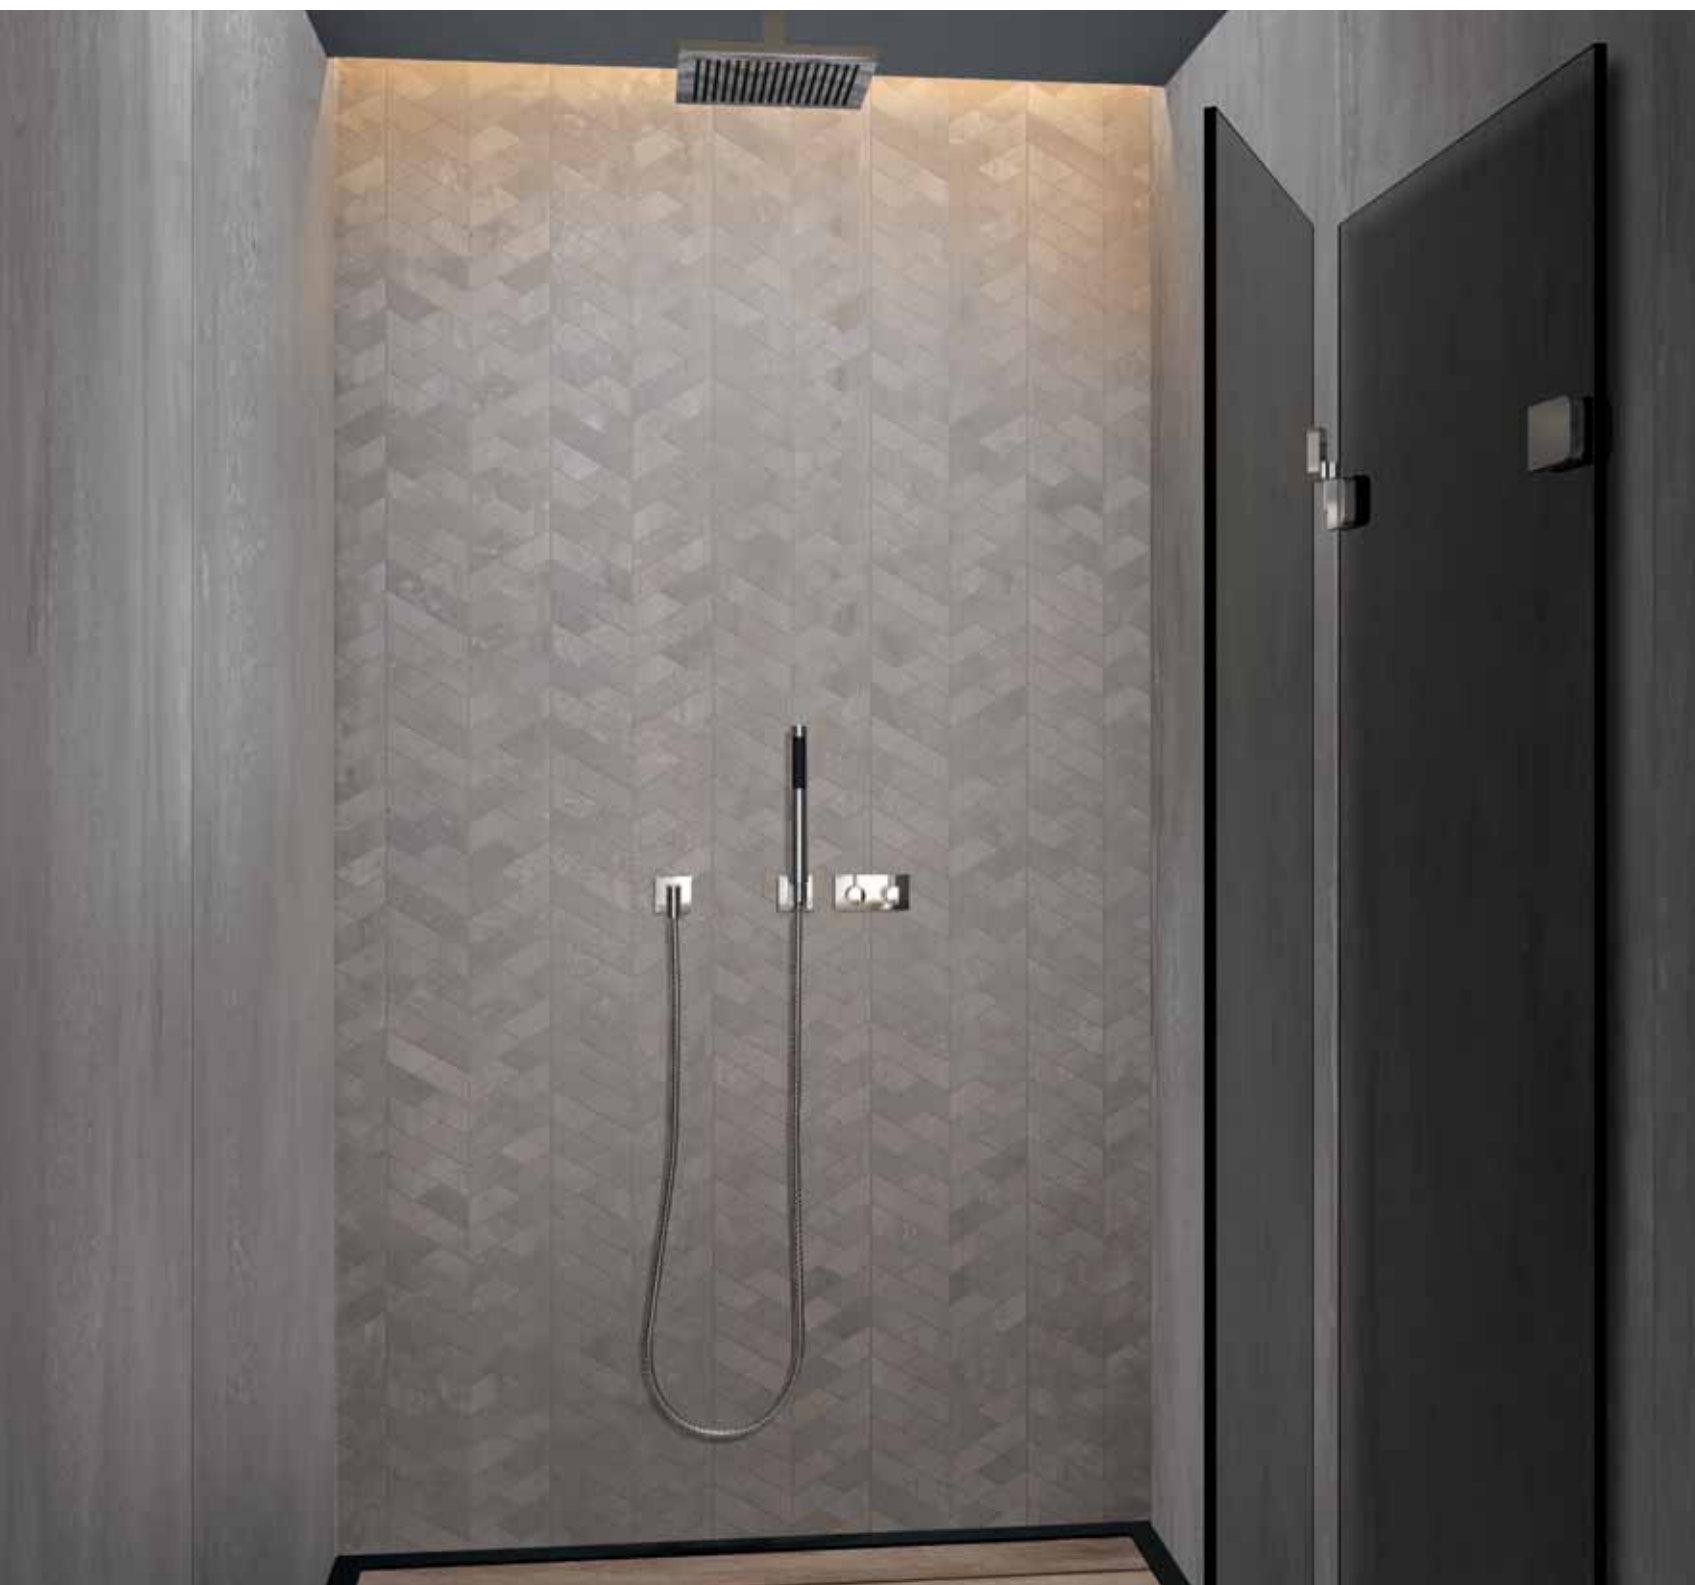

Silver rett. 120x280 - Mosaico Versus Silver 28x29