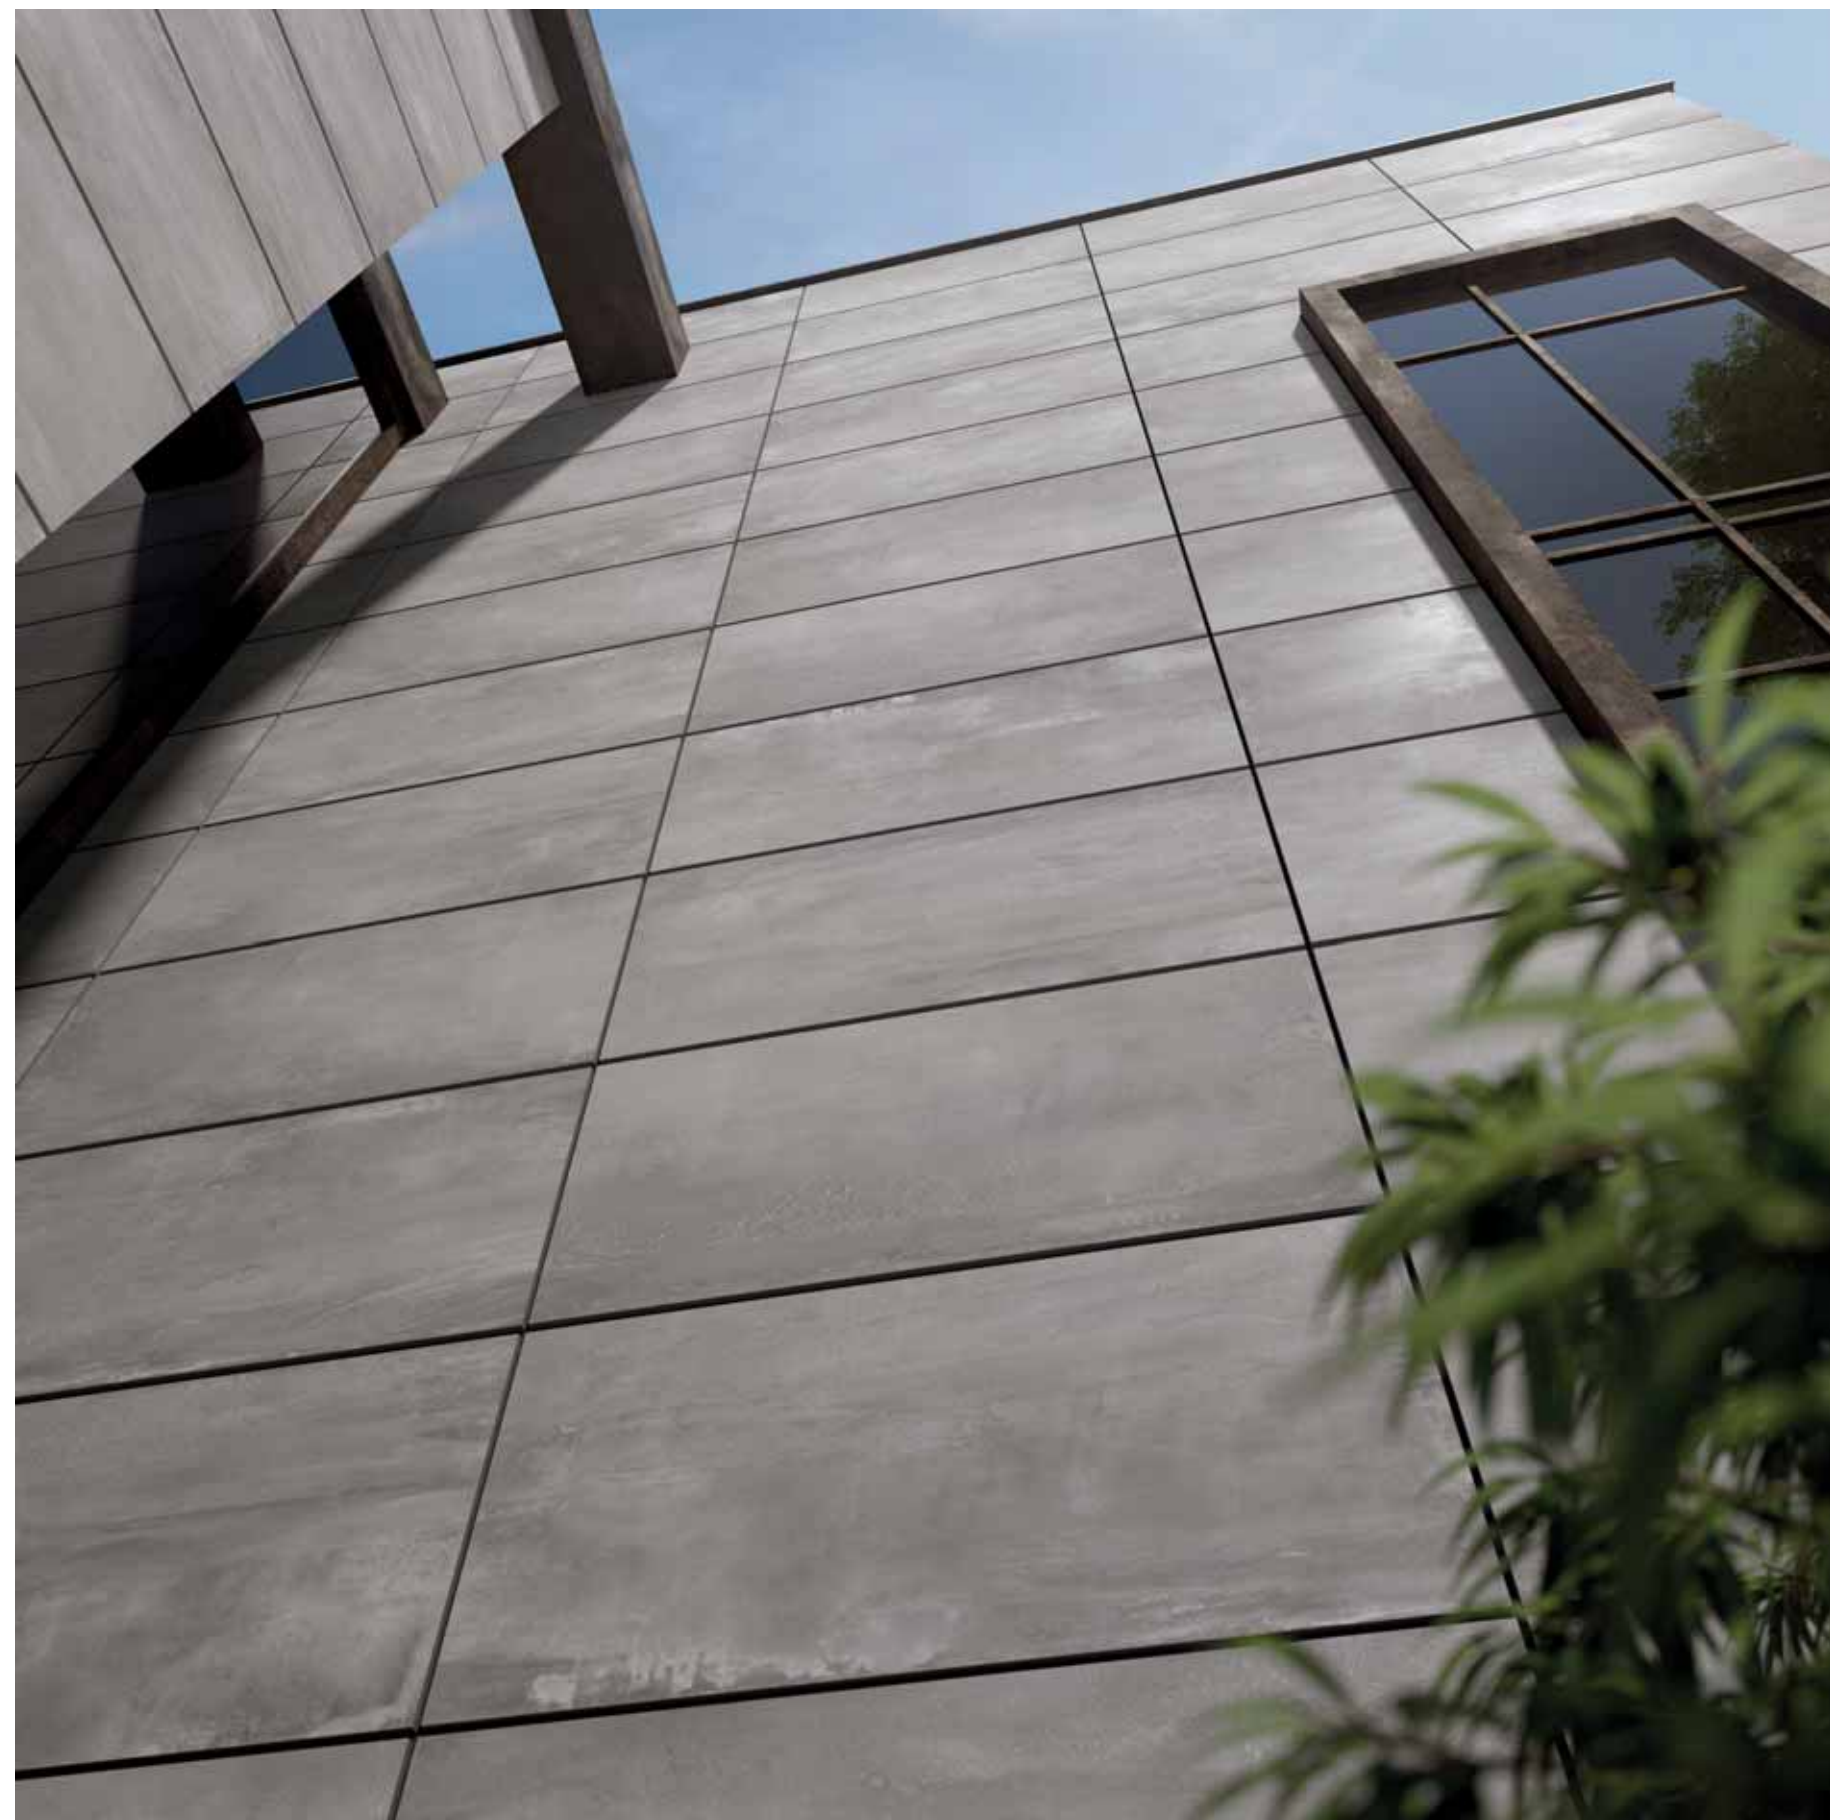

Silver rett. 80x160